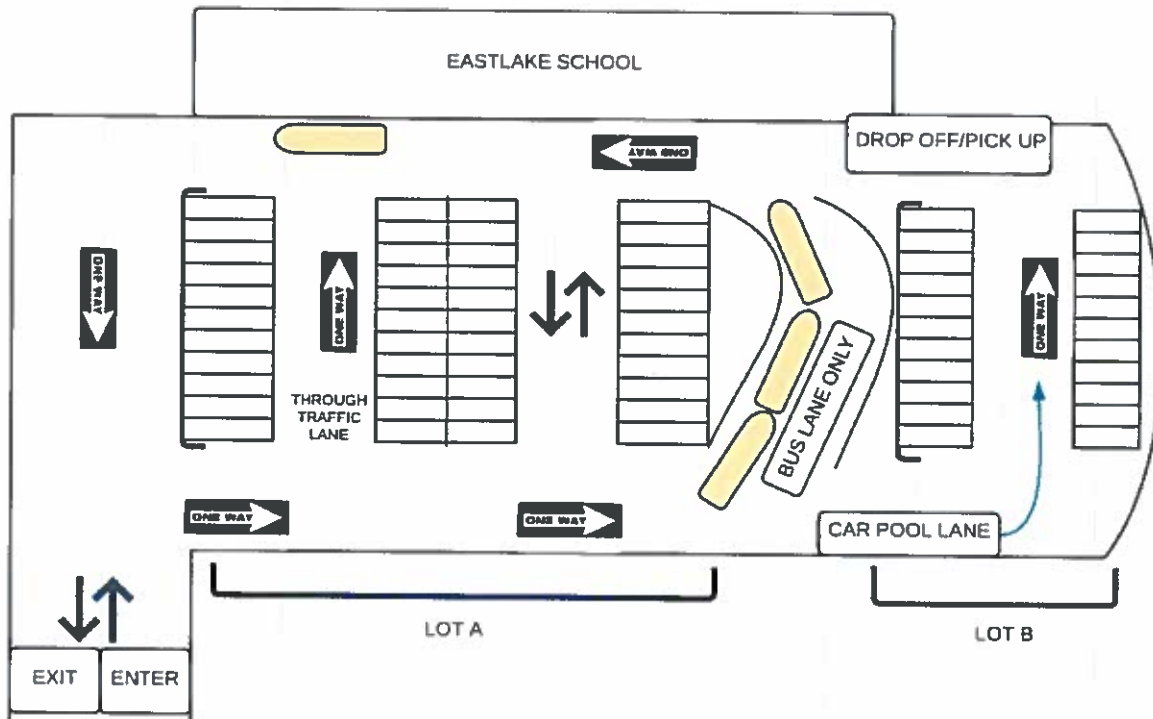

## **PARKING LOT PROCEDURES**

The safety of our school community is our top priority. Eba Road is the only entrance/exit to Eastlake School and it is unsafe for children to have cars enter or exit against the stream of traffic. At the request of the Parsippany Police Department, please do not park on the dead-end portion of Keyport Road when picking up your children. It is recommended that you use the school procedure put in place for arrival and dismissal. Please use caution while driving slowly and adhere to all traffic signs in the parking lot area.

### **Arrival—AM**

- Drive slowly along the car pool lane. Follow the posted signs and proceed to the "Student Drop Off" area.
- Once stopped, please quickly release your child from the passenger side of your car.
- To speed the arrival process, allow your children to exit the car independently on the passenger side. The first 3 cars in line should be able to enter the "student drop off" area to release their children.
- If you need to help your child out of the car, please park in a legal parking space.
- Please maintain one line of traffic in the morning to ensure an orderly routine.

### **Dismissal-PM**

- Parents exiting their cars to pick up students should park their car in a legal parking space within Lot A or Lot B.
- Parents choosing to use the car pool lane, must remain along the right-hand side of the car pool lane until our students are dismissed. Please do not get out of your car or leave your car unattended while waiting in this lane.
- All traffic exiting the school must adhere to the posted traffic signs. For the safety of our school community, please do not make any illegal turns and be sure to yield to all school buses that are picking up our students.
- Please remember to give school buses the right of way during dismissal. Once a bus has come to a complete stop you may pass the bus on its left to exit the parking lot.